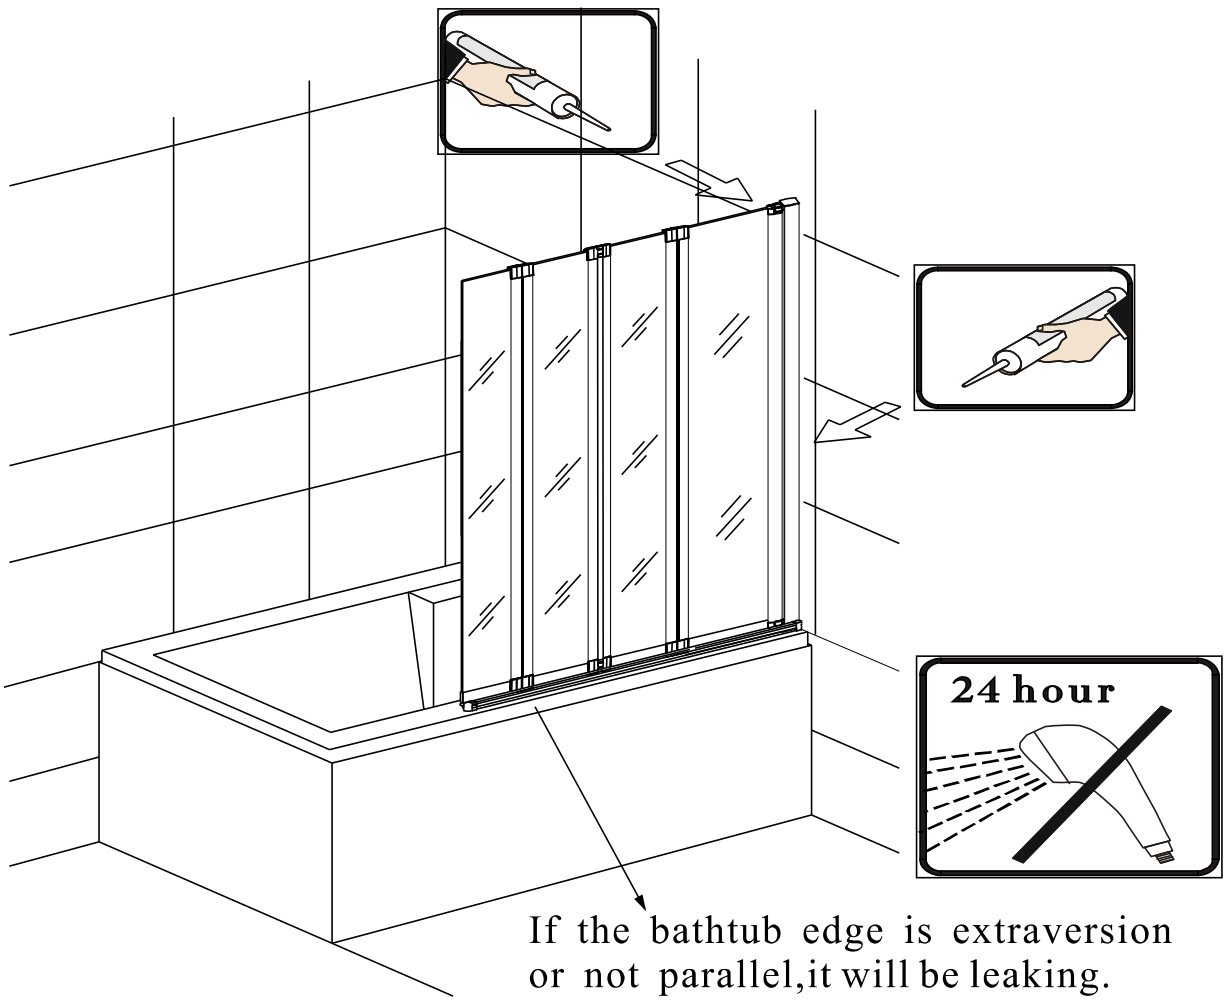

S-785

This product is heavy and will require two people to install.