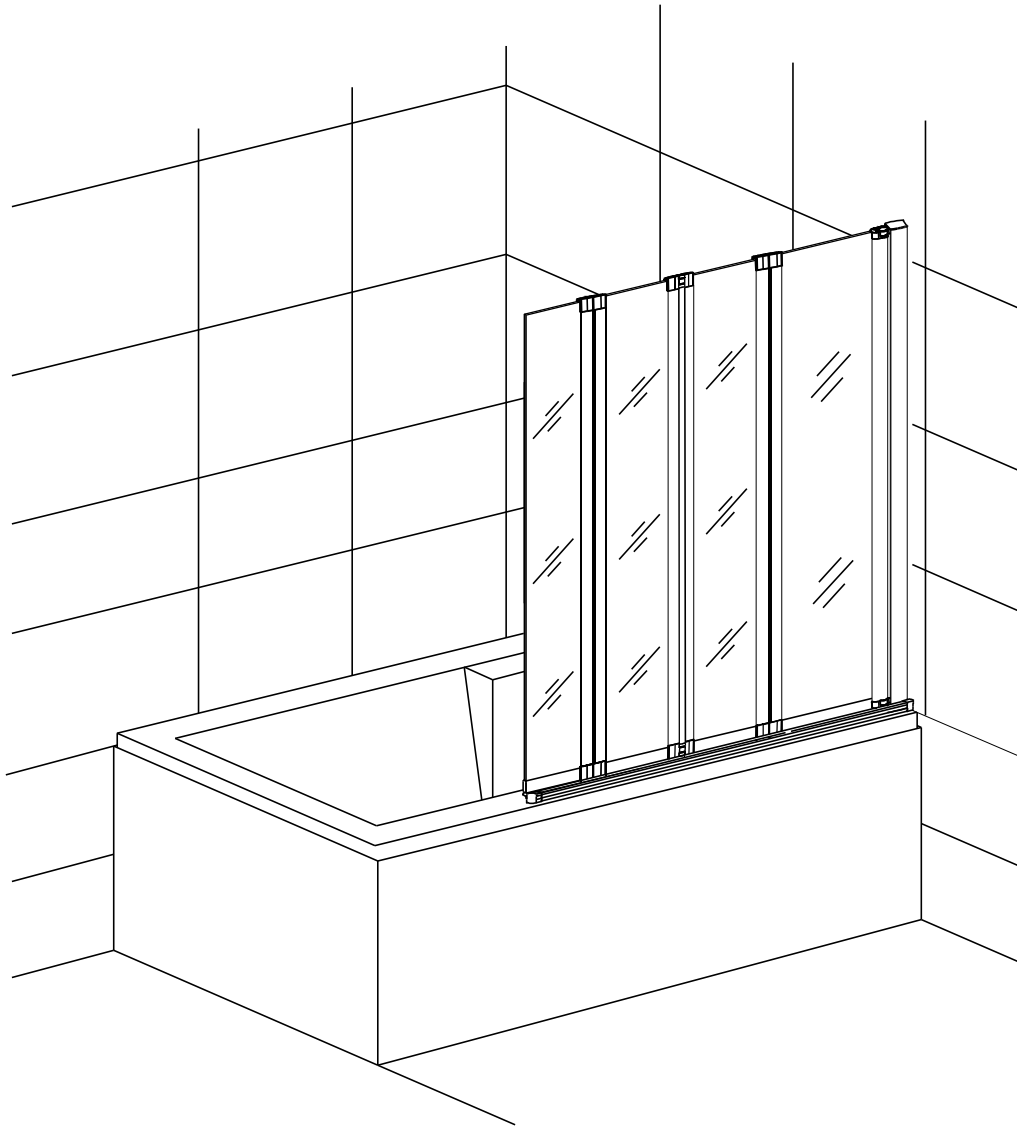

CEZARES®

Four fold screen

Installation instructions

(FOR PRATICO-V-4)

■ General Information

Please inspect the product immediately upon receipt for transit damage, missing packs/parts or manufacturing fault. Damage reported later cannot be accepted. Please handle the product with care avoiding knocks and shock loading to all sides and edges of the glass.

Note: Safety glass can not be re-worked.

■ Installation

Please read these instructions carefully before start of installation.

The wall post has up to 20mm of adjustment for out of true wall situations.

Ensure that the shower tray is fitted level and that after assembly of enclosure there is a full and continuous bead of sealant between the top of the shower tray and the tile joint.

Special care should be taken when drilling walls to avoid hidden pipes or electrical cables

Note: This product is heavy and will require two people to install.

Please remove protective film from aluminium profiles before installation.