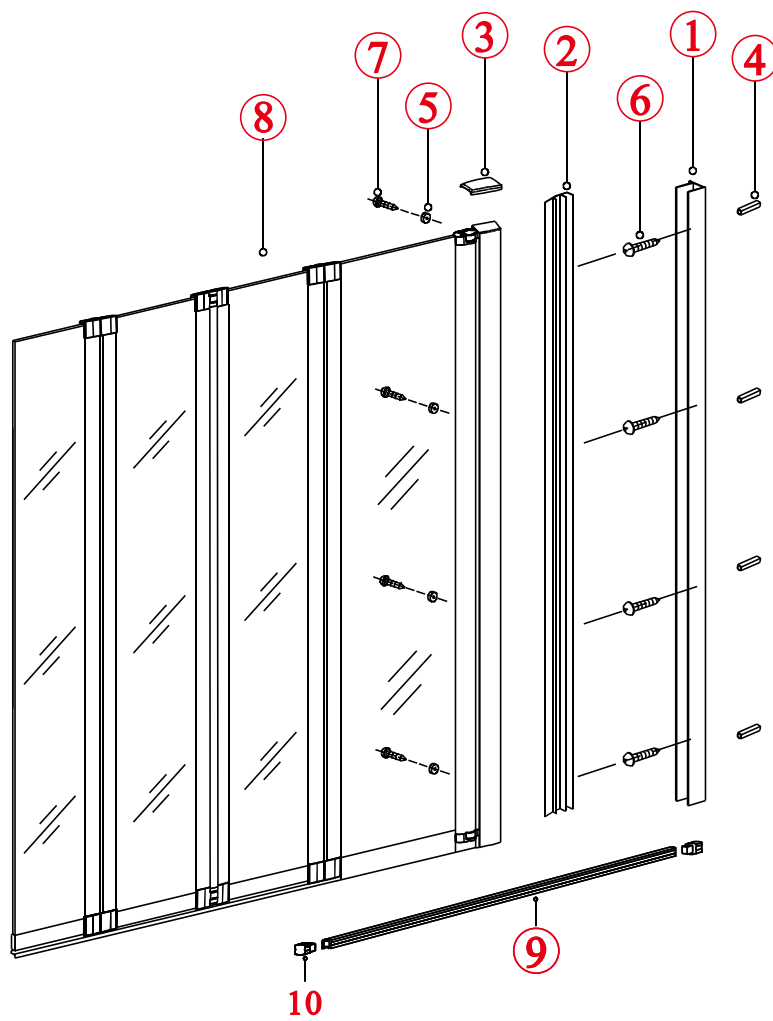

This product is heavy and will require two people to install.