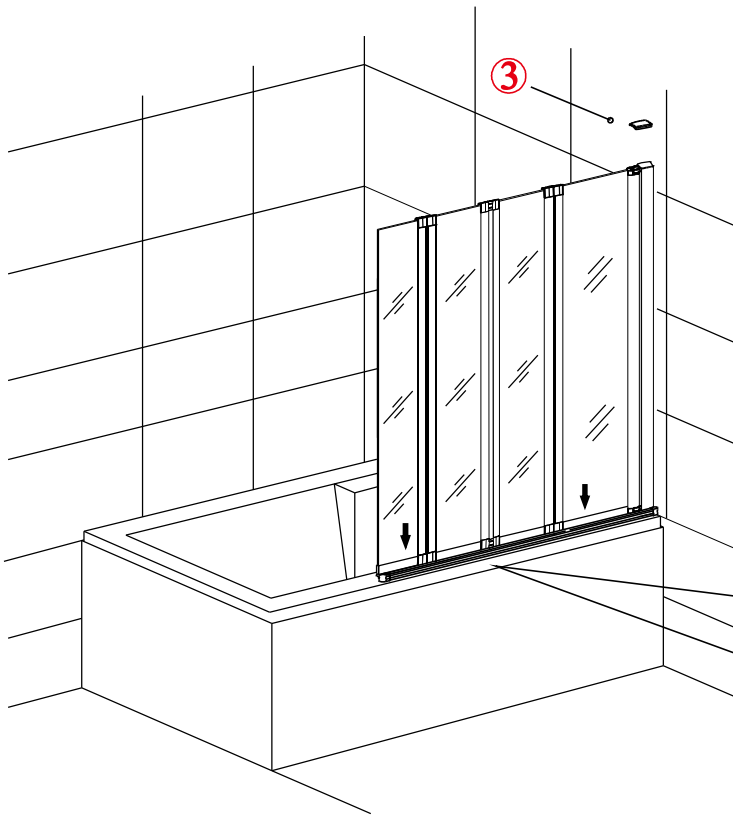

Note: Safety glass can not be re-worked.

■ Installation

Please read these instructions carefully before start of installation.

The wall post has up to 20mm of adjustment for out of true wall situations.

Ensure that the shower tray is fitted level and that after assembly of enclosure there is a full and continuous bead of sealant between the top of the shower tray and the tile joint.

■ Shower Tray Installation

The shower tray must be sited against a structural wall.

Water proof walling or tiling should be fitted so that it sits on the top of the tray rim.

■ Aftercare Instructions

After use, your shower should be cleaned with soap and water. This is particularly important in hard water districts where insoluble lime salts may be deposited and allowed to build up. Cleaners of a gritty or abrasive nature should not be used. Care should be taken to avoid contact with strong chemicals such as organic solvents and strippers.

This product is heavy and will require two people to install.

6

4

S-785

This product is heavy and will require two people to install.