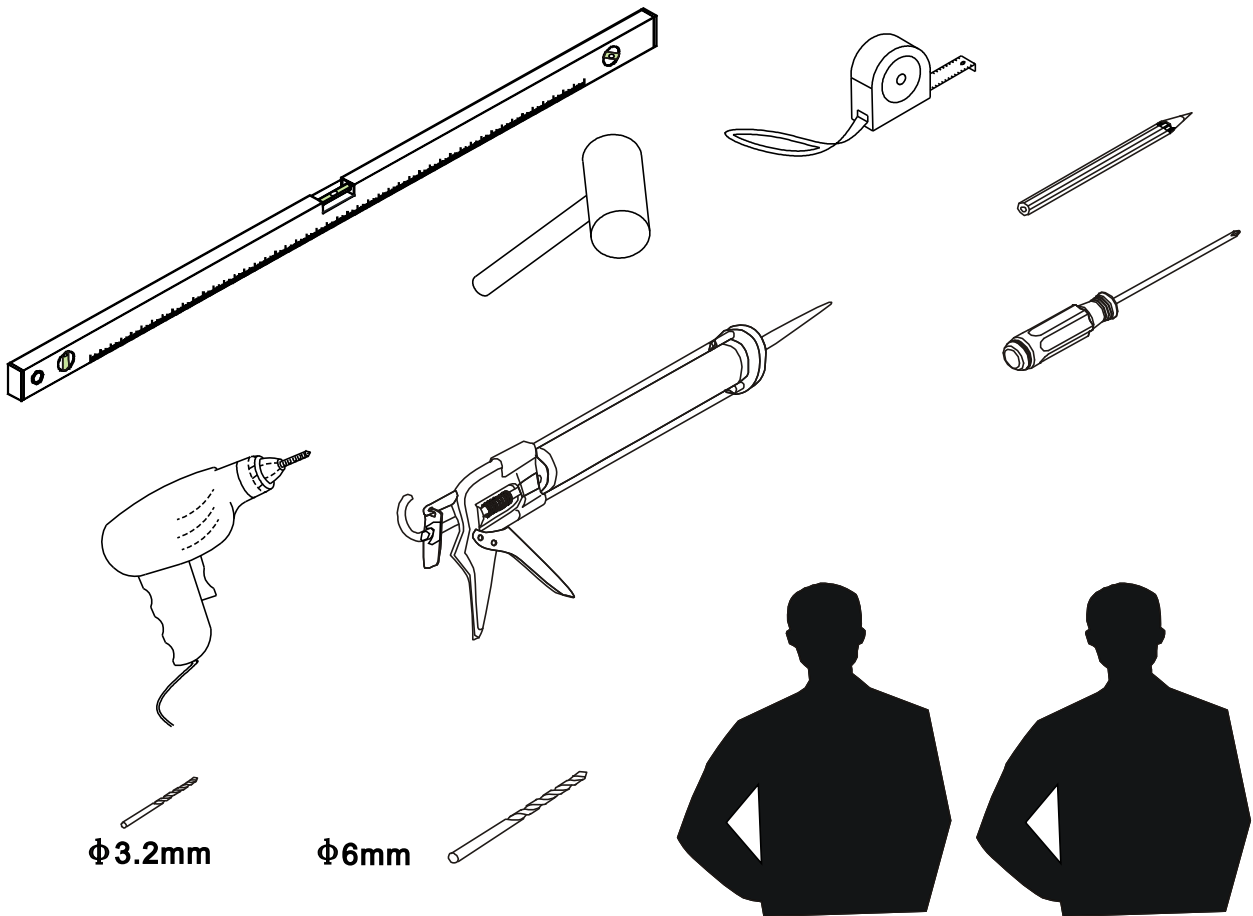

Note: Safety glass can not be re-worked.

■ Installation

Please read these instructions carefully before start of installation.

The wall post has up to 20mm of adjustment for out of true wall situations.

Ensure that the shower tray is fitted level and that after assembly of enclosure there is a full and continuous bead of sealant between the top of the shower tray and the tile joint.

Special care should be taken when drilling walls to avoid hidden pipes or electrical cables

Note: This product is heavy and will require two people to install.

Please remove protective film from aluminium profiles before installation.

■ Shower Tray Installation

The shower tray must be sited against a structural wall.

Water proof walling or tiling should be fitted so that it sits on the top of the tray rim.

■ Aftercare Instructions

After use, your shower should be cleaned with soap and water. This is particularly important in hard water districts where insoluble lime salts may be deposited and allowed to build up. Cleaners of a gritty or abrasive nature should not be used. Care should be taken to avoid contact with strong chemicals such as organic solvents and strippers.

Glass cleaners can be used but with caution, if in doubt contact the supplier of the cleaner in question.

Please keep these instructions for aftercare and customer service details.

Tools required

This product is heavy and will require two people to install.