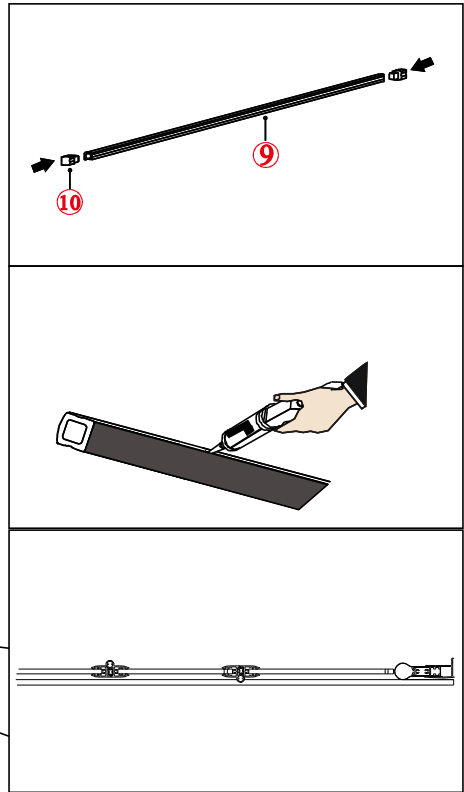

6

4

S-785

This product is heavy and will require two people to install.